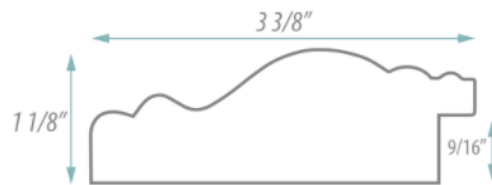

### FEATURES:

- ONE 24X40" HIGH RESOLUTION SILVER PLATE GLASS MIRROR SIZE W/ DECORATIVE FRAME.
- "WALL HUGGER" HANGER FOR MOUNTING INCLUDED.
- STANDARD MOUNTING STYLE IS VERTICAL. FOR HORIZONTAL, PLEASE SPECIFY WHEN ORDERING.
- PACKED IN FOUR WALL (FOLDED DOUBLE WALL) CORRUGATION.
- STYLE: CLASSIC
- COLOR: CHERRY/MAHOGANY
- FINISH: WOOD TONE

### MIRROR FINISHES:

- FLAT POLISHED EDGE
- BEVELED EDGE

**OVERALL SIZE DIMENSION: 30 3/4" WIDE X 46 3/4" HIGH X 1 1/8" DEEP**